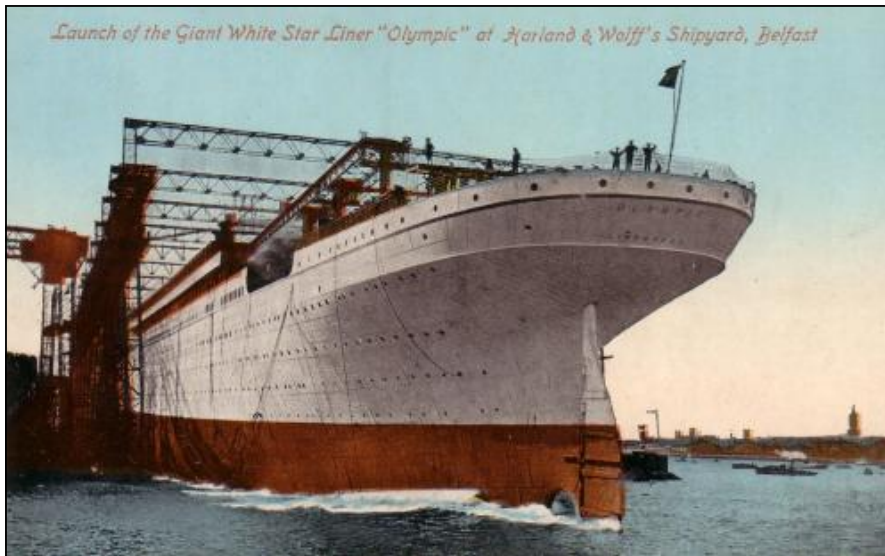

## Postcard: Launch of the Giant White Star Liner 'Olympic' at Harland & Wolff's Shipyard, Belfast

---

Courtesy of Mark Baber

Copyright Encyclopedia Titanica - [www.encyclopedia-titanica.org](http://www.encyclopedia-titanica.org) 1996-2011 and third parties (ref: #5637)

URL : <http://www.encyclopedia-titanica.org/launch-white-star-liner-olympic-harland-wolff-shipyard-belfast.html>

---

PDF edition provided for personal reference only.