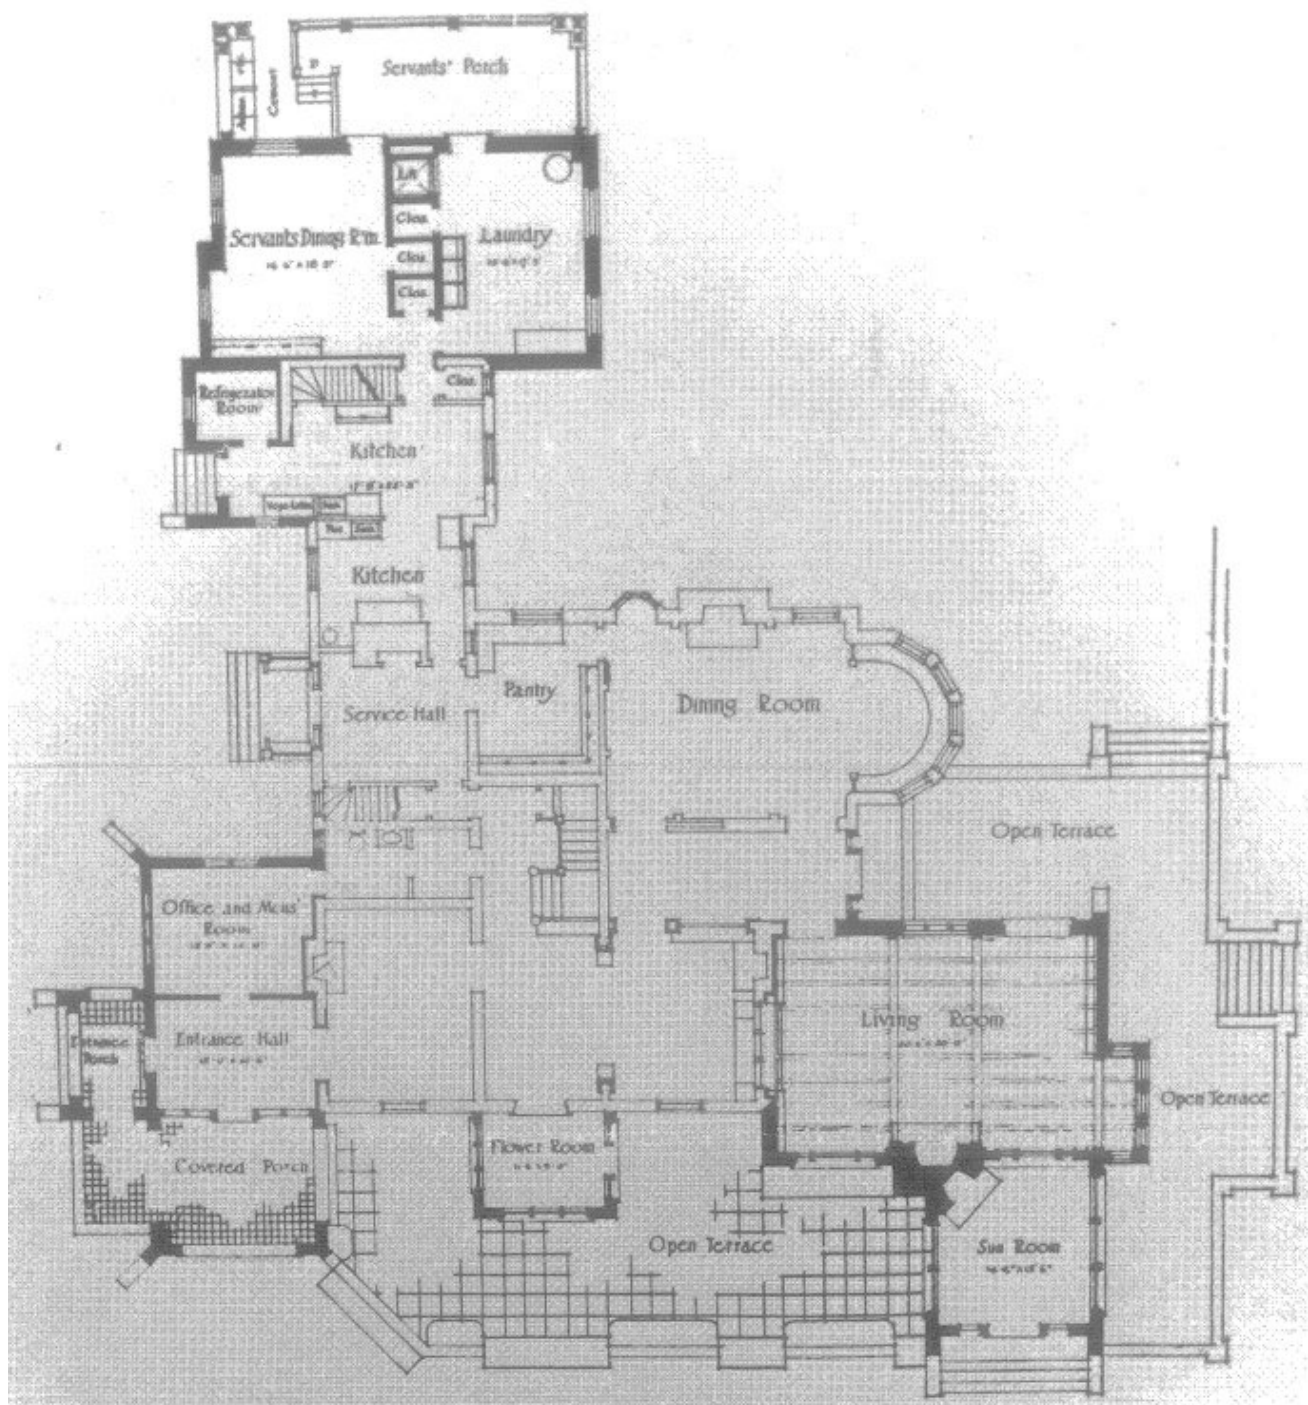

## Redwood : The Home of John B. Thayer

"Redwood" the Estate of John B. Thayer, Vice President, Pennsylvania Railroad. This was located on Cheswold Lane, Haverford, Pennsylvania.

---