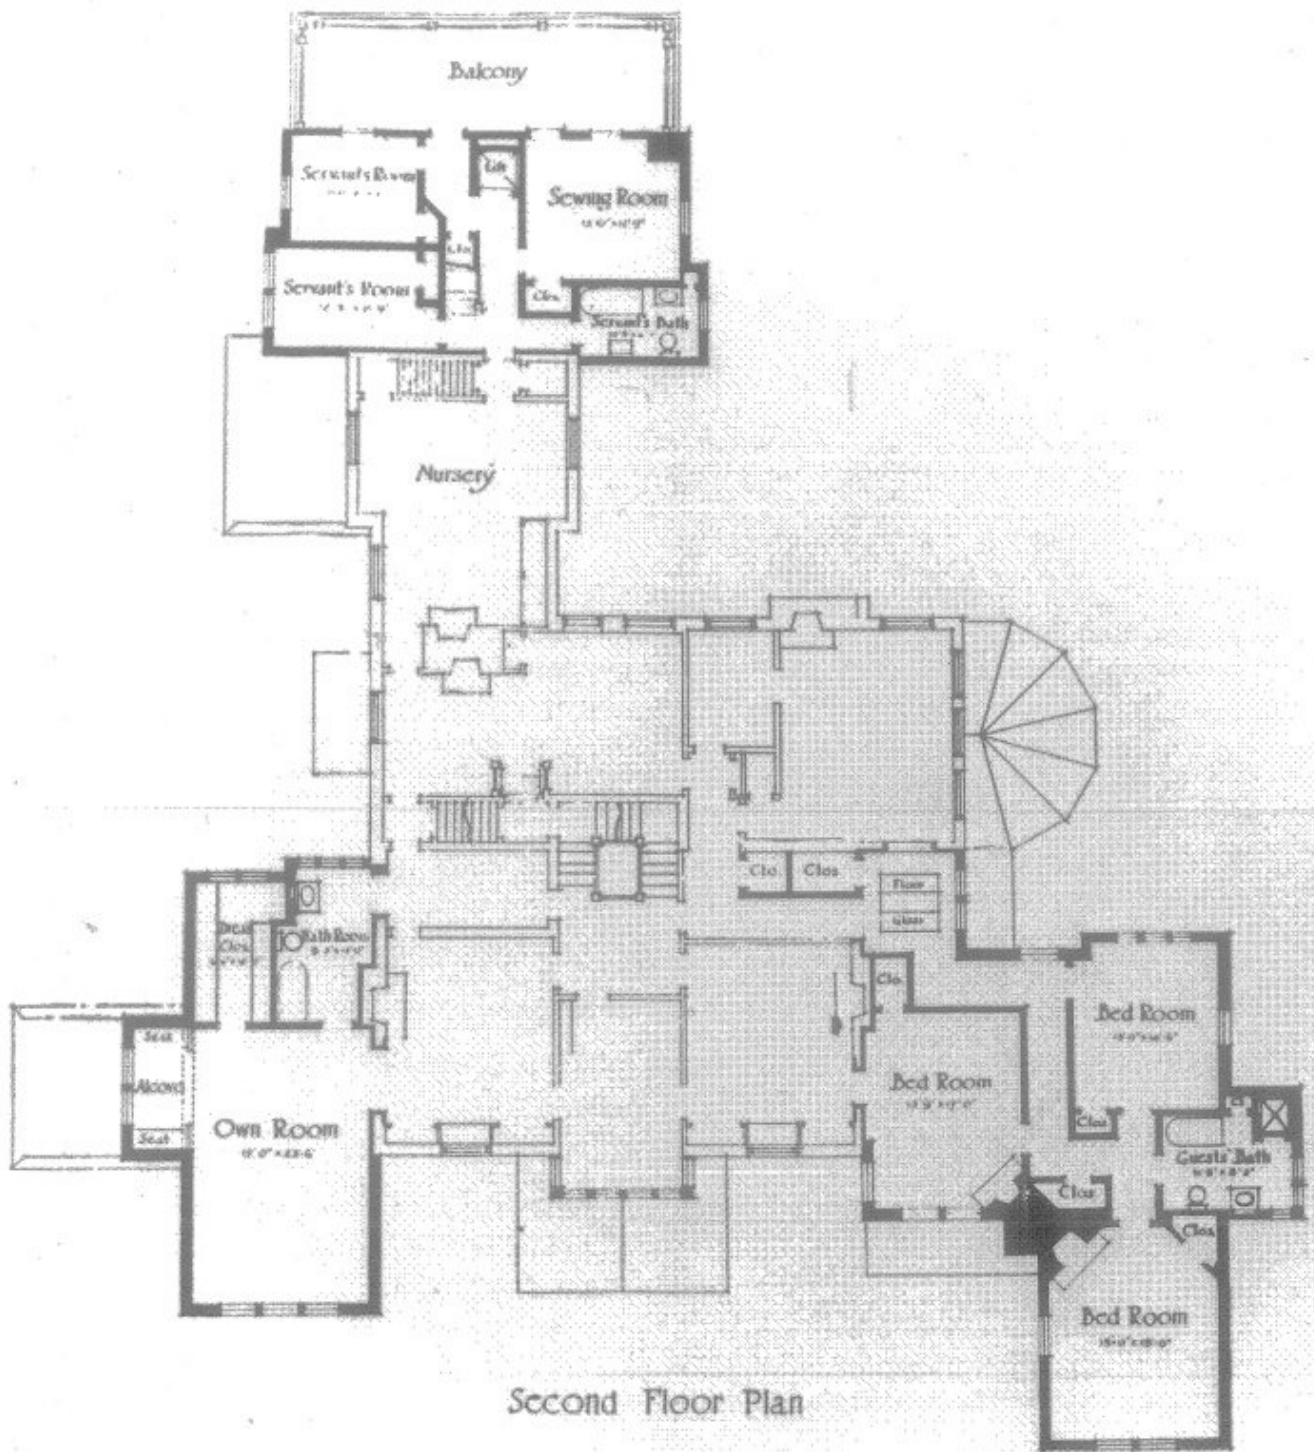

## Redwood : The Home of John B. Thayer

"Redwood" the Estate of John B. Thayer, Vice President, Pennsylvania Railroad. This was located on Cheswold Lane, Haverford, Pennsylvania.

---